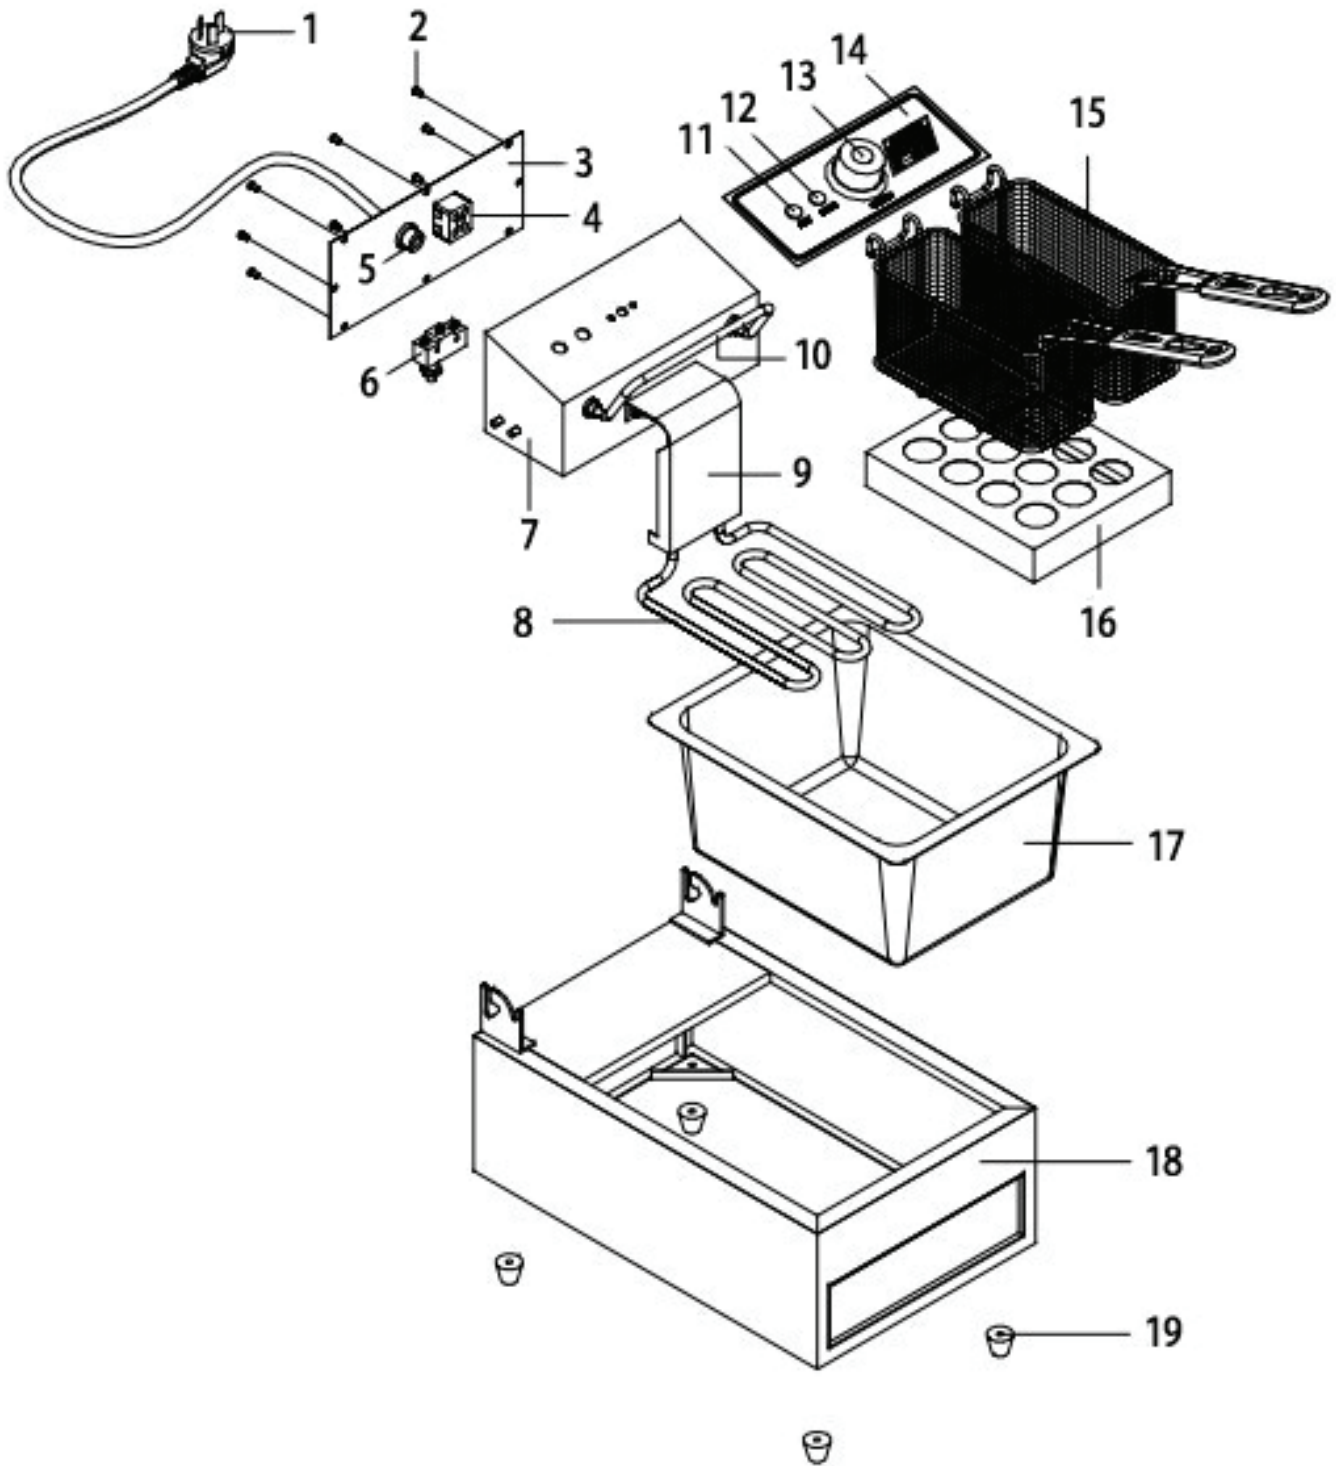

Parts Breakdown

Model CE-CN-0006 34867

Parts Breakdown

Model CE-CN-0006 34867

Item No.	Description	Position	Item No.	Description	Position	Item No.	Description	Position
75239	Power Cord for 34867	1	75246	Heater for 34867	8	39986	Fryer Basket for 34867	15
75240	M4-8 Screw for 34867	2	75247	Heater Back Cover for 34867	9	75254	Heater Bottom Cover for 34867	16
75241	Control Box Board for 34867	3	75248	Basket Hanging Rod for 34867	10	75255	Oil Tank for 34867	17
75242	Terminal Block for 34867	4	75249	Green Indicator for 34867	11	70400	Hard Surface for 34867	18
75243	Power Cord Fixtures for 34867	5	75250	Yellow Indicator for 34867	12	75256	Rubber Feet for 34867	19
AG910	Micro Switch New Style for 34867	6	70396	Thermostat for 34867	13	63500	Cover for 34867	
75245	Control Box for 34867	7	75252	PVC Board for 34867	14			